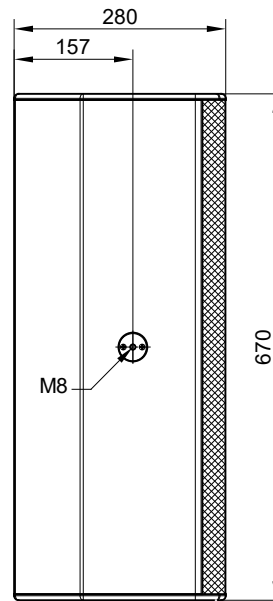

Front view

Side view

Rear view

optional
with M8
security lug

Bottom view

optional with integrated
tripod socket
variable tilt angle +/- 13.5°
inner diameter 36 mm

Subject to technical changes. Errors and omissions excepted.