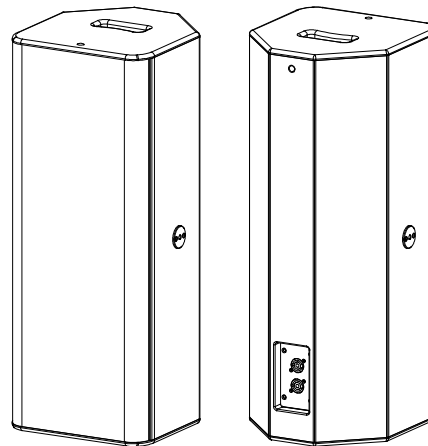

Front view

Side view

Rear view

optional
with M8
security lug

Bottom view

optional with integrated
tripod socket
variable tilt angle +/- 13.5°
inner diameter 36 mm

Subject to technical changes. Errors and omissions excepted.