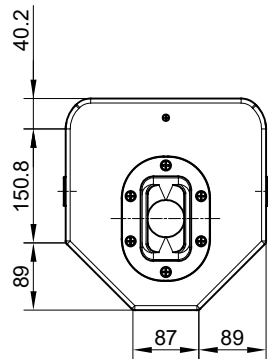

Front view

Side view

Rear view

optional
with M8
security lug

Bottom view

optional with integrated
tripod socket
variable tilt angle +/- 13.5°
inner diameter 36 mm

Subject to technical changes. Errors and omissions excepted.