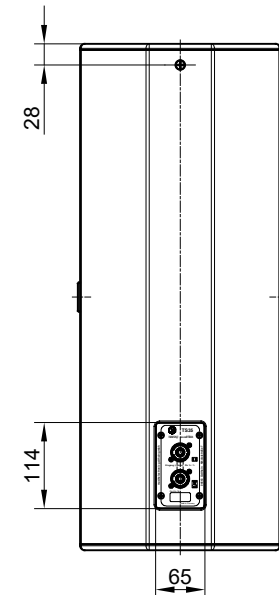

Front view

Side view

Rear view

optional
with M8
security lug

Bottom view

optional with integrated
tripod socket
variable tilt angle +/- 13.5°
inner diameter 36 mm

Subject to technical changes. Errors and omissions excepted.